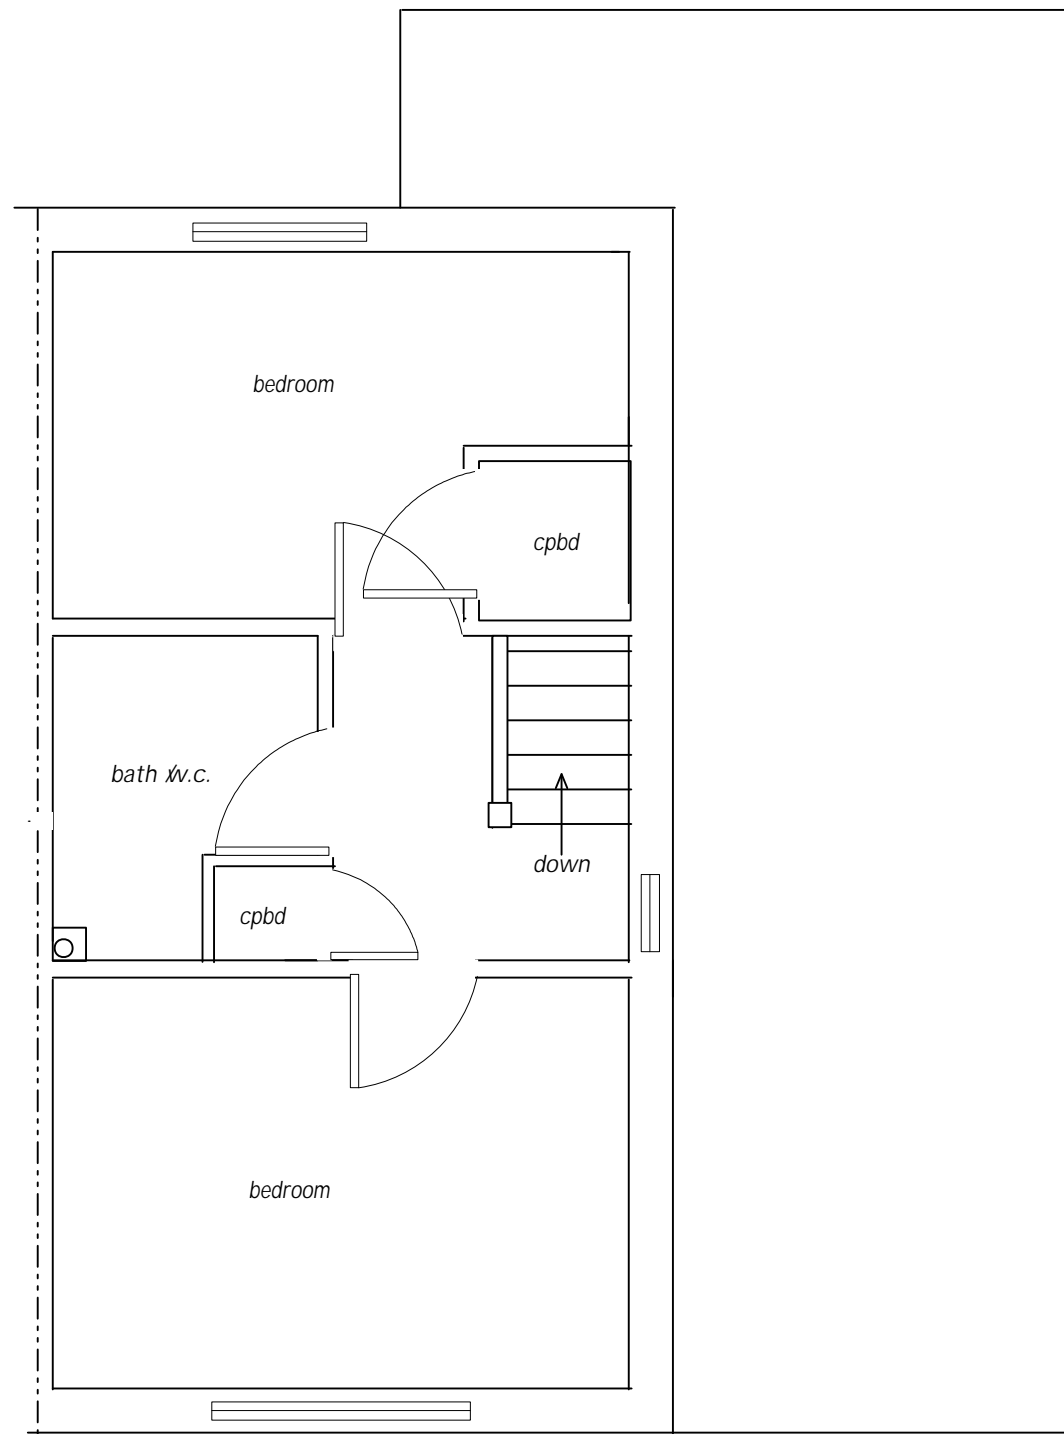

EXISTING GROUND FLOOR LAYOUT

EXISTING FIRST FLOOR LAYOUT

PROPOSAL
FIRST FLOOR SIDE EXTENSION GROUND FLOOR REAR EXTENSION CONVERSION OF GARAGE INTO STUDY / LIVING ROOM
ADDRESS
2 FAREHAM GROVE BOLDON COLLIERY
CLIENTS
STEVEN JOHNSON & RACHEL ROBERTS
DRAWING REF
2015/MAY/01 DRWGS 1-4
SCALE
1:50 AT A3
DRAWN BY
KATHRYN FINNON TEL. 0191 4562656 email- katiemfannon@hotmail.com